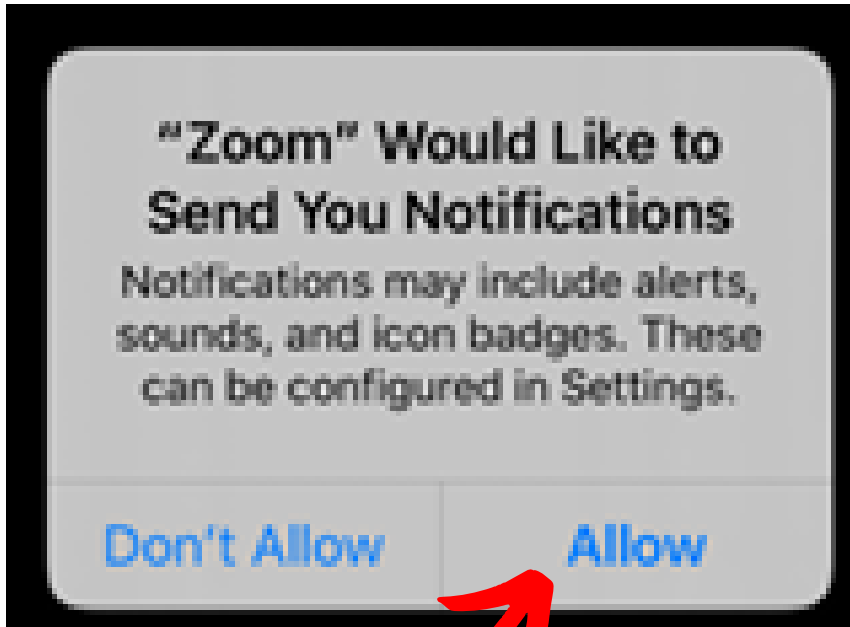

[Host Sign in](#) [Test Speaker and Microphone](#)

JOIN AUDIO WITH WIFI & OTHER OPTIONS

#10

YOU SHOULD BE MUTED AND YOUR
VIDEO ON