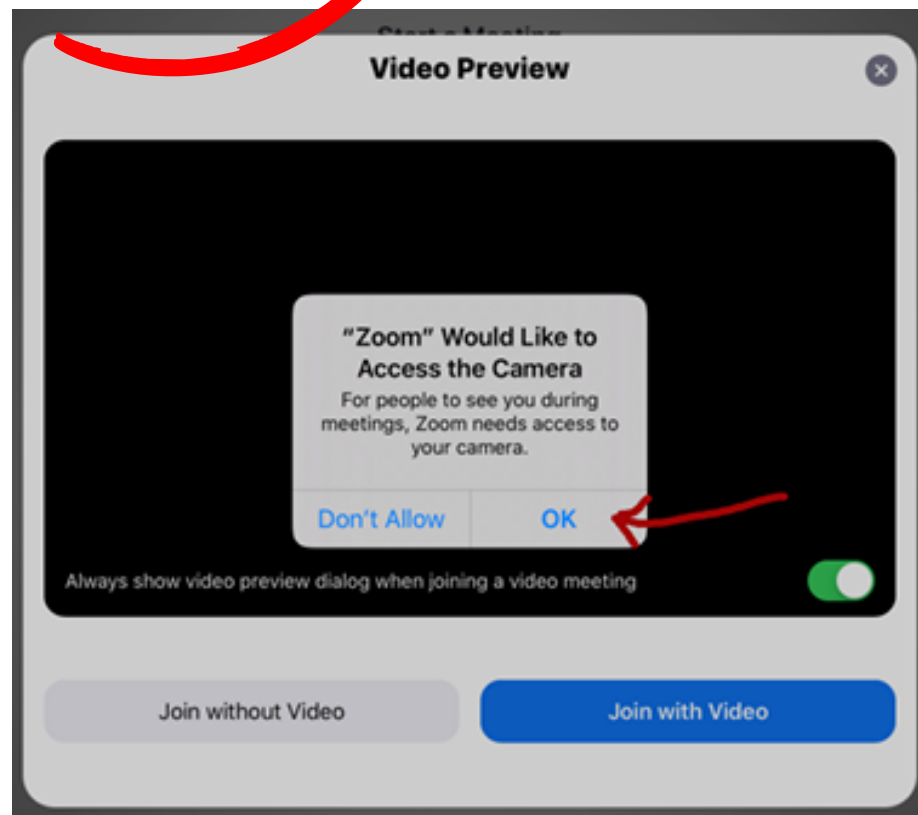

JOIN AUDIO WITH WIFI & OTHER OPTIONS